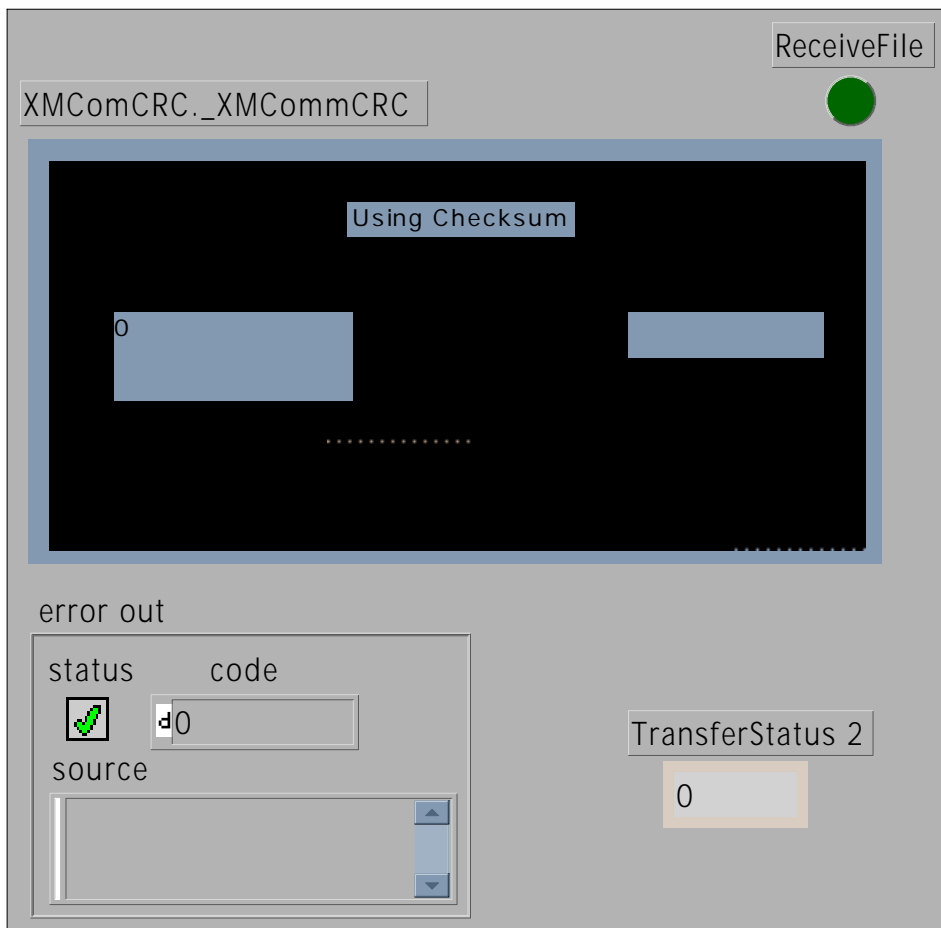

Xmodemrcv.vi

C:\WINDOWS\Desktop\DT Current Build v19x\DTCommx\Xmodemrcv.vi

Last modified on 9/6/01 at 3:42 AM

Printed on 9/6/01 at 4:02 AM

Front Panel

Xmodemrcv.vi

C:\WINDOWS\Desktop\DT Current Build v19x\DTCommx\Xmodemrcv.vi